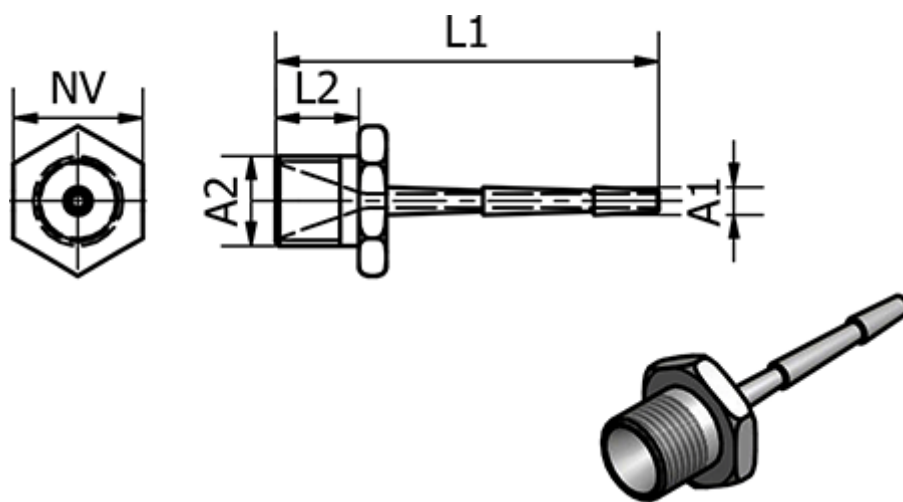

Data Sheet

Article number: 586239MES

Description: Tube Connector 239.M-ES, Ø13 - G 3/4"
Stainless

Measures

Ext. Hose Diameter A1	= 13
L1	= 52
L2	= 11
NV	= 27
Thread A2	= G 3/4"